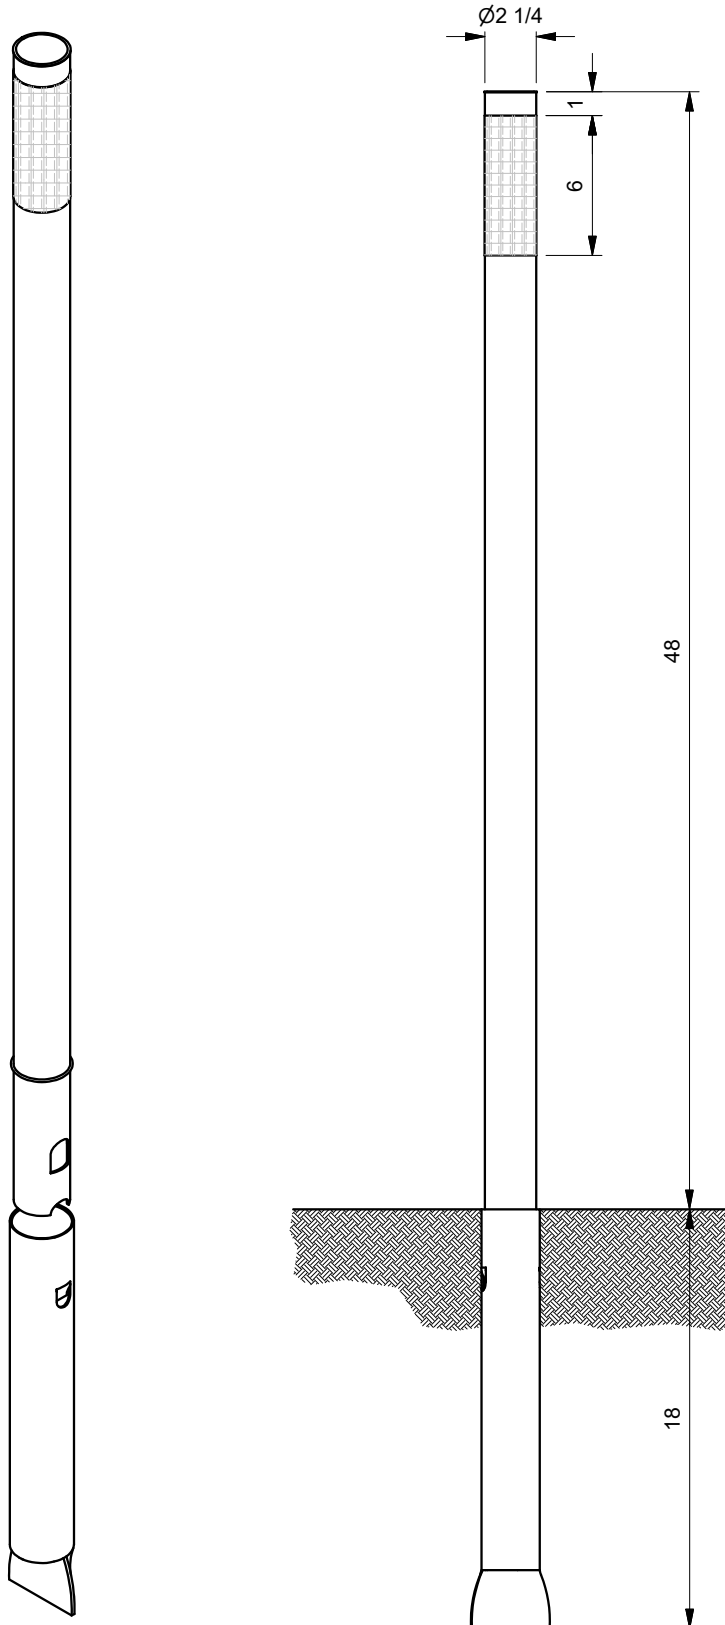

SAFE-HIT® TYPE 3 FLEXIBLE DELINEATOR GROUND MOUNT

SH348GP3--WS

48" WHITE POST
WITH ONE 6" SILVER
HIGH INTENSITY FLEXIBLE
PRISMATIC REFLECTIVE BAND.

BLACK CAP & 18" SOIL ANCHOR.

OPTIONS:

- ANCHOR LENGTH/STYLE
- REFLECTIVE COLOR/TYPE
- POST HEIGHT
- POST COLOR